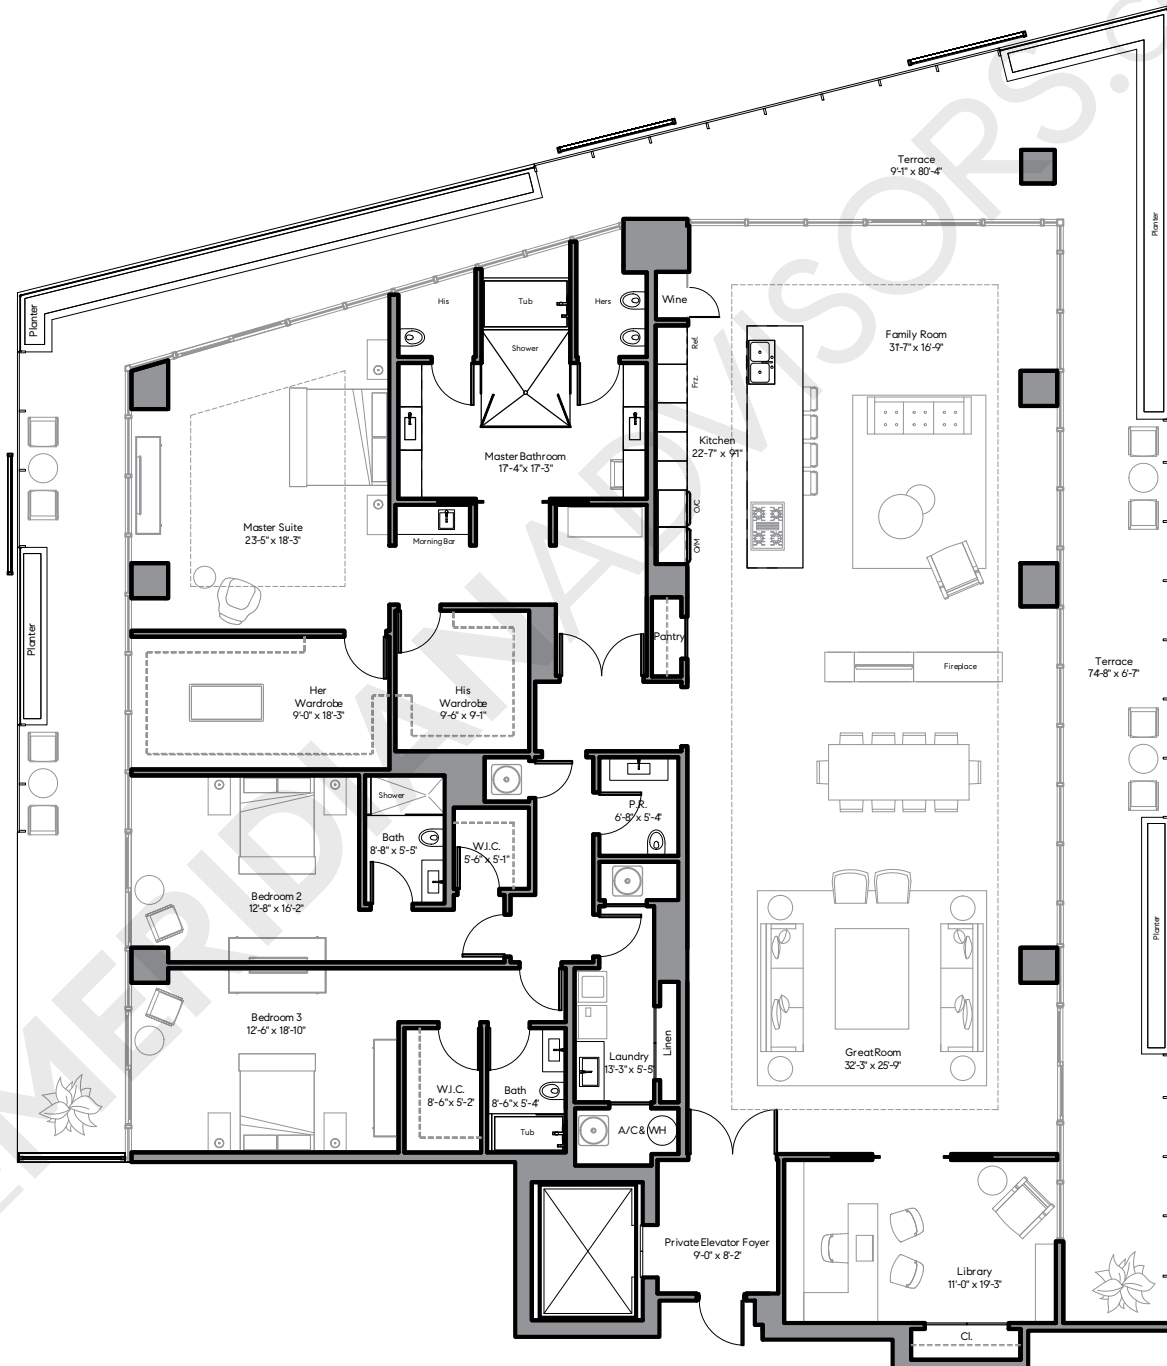

Ritz Carlton Residences Miami Beach

4701 N Meridian Avenue
Mid-Beach, Miami Beach

TheMeridianAdvisors.com
305.537.6795

Closing Homes, Opening Doors

Floor Plan E10

Residences 502, 602, LPH02

	Area	Sq. Ft.	Sq. M.
3 Bedrooms			
3.5 Bathrooms	Int.	4,438	279
1 Family Room	Ext.	1,028	27
	Total	5,466	507

All dimensions are approximate and all floor plans and development plans are subject to change without notice.